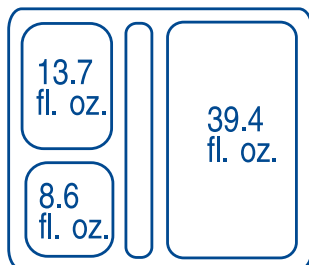

# FC-431 / FC-442 / FC-400

## 3 & 4 COMPARTMENT FOOD CONTAINERS & LID

Reusable, stackable. Extremely strong and durable. Deep compartments prevent spills. Textured bottoms prevent scratching. *Dishwasher and microwave safe.*

FC-431

FC-442

	dimensions	case qty
FC-431 TRAY	10 1/2" L x 9" W x 2 1/2" D	24 (XTREMFlex-20)
FC-442 TRAY	10 1/2" L x 9" W x 2 1/2" D	24
FC-400 LID	10 3/4" L x 9 1/4" W x 3/8" D	24

U.S. Patents  
#DES.D376,953  
#DES.D378,726