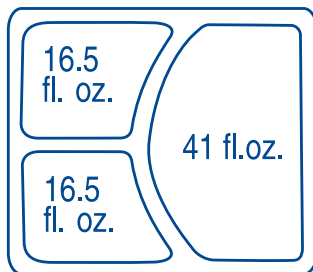

## 3 & 4 COMPARTMENT FOOD CONTAINERS & LID

Reusable, stackable. Extremely strong and durable. Deep compartments prevent spills. Textured bottoms prevent scratching. *Dishwasher and microwave safe.*

FC-431

FC-442

	dimensions	case qty
FC-431 TRAY	10 1/2" L x 9" W x 2 1/2" D	24 (XTREMFlex-20)
FC-442 TRAY	10 1/2" L x 9" W x 2 1/2" D	24
FC-400 LID	10 3/4" L x 9 1/4" W x 3/8" D	24

U.S. Patents  
#DES.D376,953  
#DES.D378,726