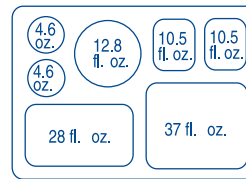

T-786

*Trapezoid Shape  
- fit more on a table!*

T-800

**BUILT-IN  
BOWL and  
TUMBLER/MUG  
COMPARTMENT**

	dimensions	case qty
 T-786 TRAY	18" L x 13" W x 1 1/2" D	12
T-800 TRAY	18" L x 14" W x 1 5/8" D	12
 T-900 TRAY	15.9" L x 11 1/2" W x 1 1/2" D	12