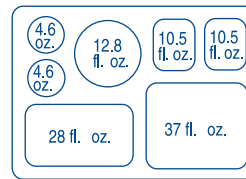

T-786

*Trapezoid Shape
- fit more on a table!*

T-800

**BUILT-IN
BOWL and
TUMBLER/MUG
COMPARTMENT**

	dimensions	case qty
 T-786 TRAY	18" L x 13" W x 1 1/2" D	12
T-800 TRAY	18" L x 14" W x 1 5/8" D	12
 T-900 TRAY	15.9" L x 11 1/2" W x 1 1/2" D	12

T-786

T-800

T-786 / T-800 / T-900

7 COMPARTMENT TRAYS AND TRAPEZOID

Single trays for main line food service. Reusable, stackable, extremely strong and durable.

Deep compartments prevent spills. Textured bottoms prevent scratching.