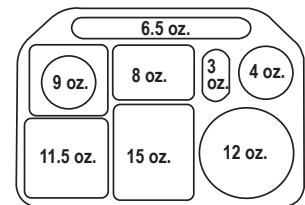

*Trapezoid Shape
- fit more on a table!*

**BUILT-IN
BOWL and
TUMBLER/MUG
COMPARTMENT**

	dimensions	case qty
T-786 TRAY	18" L x 13" W x 1 1/2" D	12
T-800 TRAY	18" L x 14" W x 1 5/8" D	12
T-900 TRAY	15.9" L x 11 1/2" W x 1 1/2" D	12

T-786 / T-800 / T-900

7 COMPARTMENT TRAYS AND TRAPEZOID

Single trays for main line food service. Reusable, stackable, extremely strong and durable.

Deep compartments prevent spills. Textured bottoms prevent scratching.

Dishwasher and microwave safe.

**BUILT-IN
BOWL and
TUMBLER/MUG
COMPARTMENT**

T-900