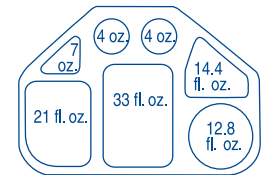

T-800

T-786 / T-800 / T-900

7 COMPARTMENT TRAYS AND TRAPEZOID

Single trays for main line food service. Reusable, stackable, extremely strong and durable.

Deep compartments prevent spills. Textured bottoms prevent scratching.

Dishwasher and microwave safe.

**BUILT-IN
BOWL and
TUMBLER/MUG
COMPARTMENT**