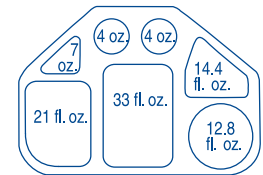

T-786

*Trapezoid Shape
- fit more on a table!*

T-800

**BUILT-IN
BOWL and
TUMBLER/MUG
COMPARTMENT**

	dimensions	case qty
 T-786 TRAY	18" L x 13" W x 1 1/2" D	12
T-800 TRAY	18" L x 14" W x 1 5/8" D	12
 T-900 TRAY	15.9" L x 11 1/2" W x 1 1/2" D	12

T-786

T-800

T-786 / T-800 / T-900

7 COMPARTMENT TRAYS AND TRAPEZOID

Single trays for main line food service. Reusable, stackable, extremely strong and durable.

Deep compartments prevent spills. Textured bottoms prevent scratching.